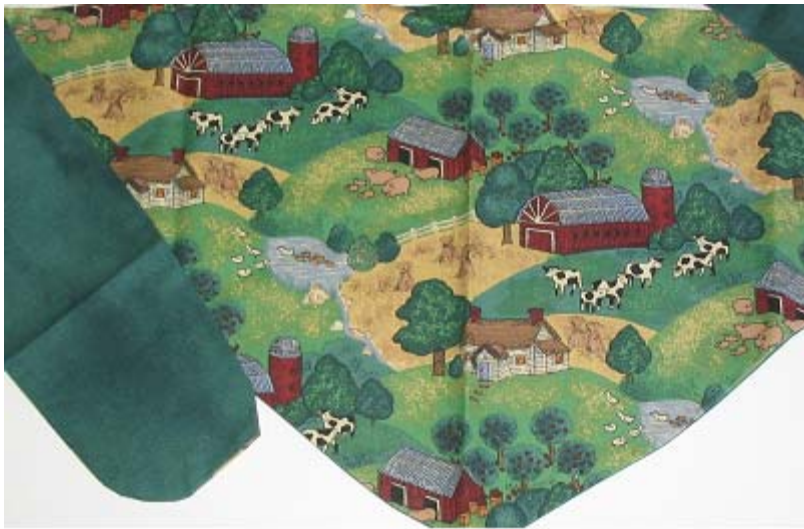

Reversible LARGE dog scarf or dog bandana

Approximate size 38 inches long and 9 inches wide

Donation \$8.00, includes free shipping

Email amy.wimmersberger@gmail.com to reserve your scarf.

Halloween – 70L

Indian-71L

StarsAndGingham-72L

BlueDragonflies-74L

BlueLeaves-75L

FarmPrint-76L

Doggies-78L

Watermelon-79L

Angels-80L